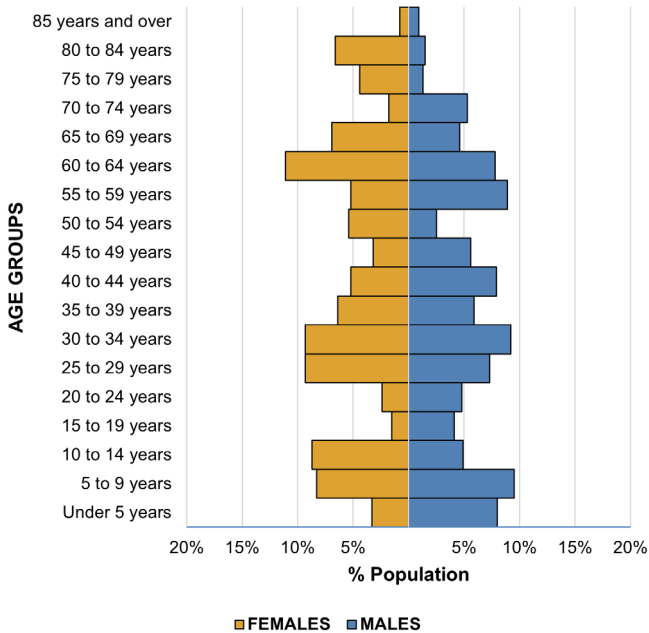

Population Pyramid (2021)

Housing

	2010	2020	% Change
Total Housing Units	1,689	1,867	10.54%
Vacant Units	135	108	-20.00%
Occupied Units	1,554	1,759	13.19%