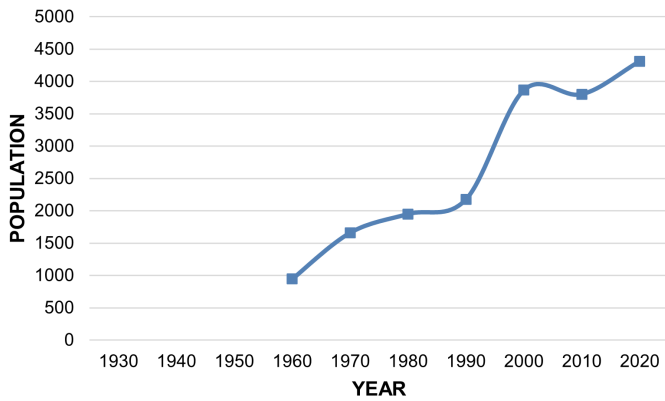

# CRESCENT SPRINGS

739 Buttermilk Pike Crescent Springs, KY 41017 | Phone: 859.341.3017 | <http://www.crescent-springs.ky.us/>

The area that is known today as Crescent Springs was originally owned by four families and eventually 35 families by 1883. People began to notice Crescent Springs when the land started to be auctioned off in parcels. Today, Crescent Springs has a strong business interest and is a desirable place for families.

## Population

	2010	2020	% Change
<b>Total Population</b>	3,807	4,319	13.44%
<b>Average Household Size</b>	2.63	2.45	-6.84%

## Population Trend

## Kentucky

	2010	2020	% Change
<b>Total Population</b>	4,339,367	4,505,836	3.84%