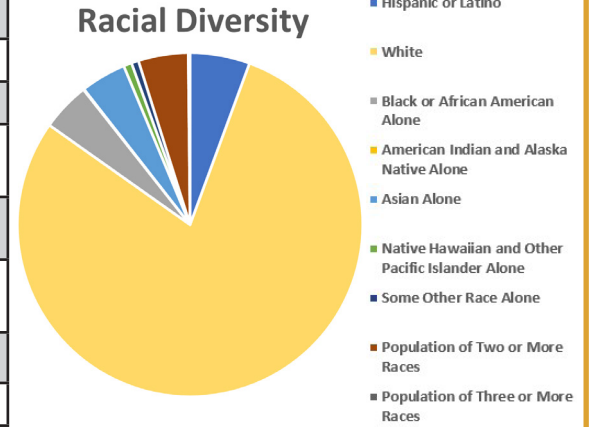

## Diversity

	Population	Percent of Population
<b>Total Population</b>	4,319	100.00%
<b>Hispanic or Latino</b>	242	5.60%
<b>White</b>	3,422	79.23%
<b>Black or African American Alone</b>	197	4.56%
<b>American Indian and Alaska Native Alone</b>	3	0.07%
<b>Asian Alone</b>	184	4.26%
<b>Native Hawaiian and Other Pacific Islander Alone</b>	33	0.76%
<b>Some Other Race Alone</b>	29	0.67%
<b>Population of Two or More Races</b>	202	4.68%
<b>Population of Three or More Races</b>	7	0.16%