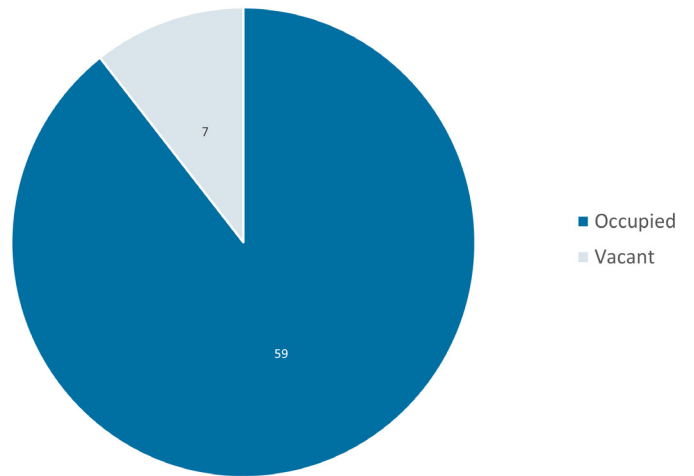

Population

	2010	2020	% Change
Total Population	143	144	0.70%
Average Household Size	2.38	2.44	2.52%

Population Trend

Population Pyramid (2021)

Housing

	2010	2020	% Change
Total Housing Units	67	66	-1.49%
Vacant Units	7	7	0%
Occupied Units	60	59	-1.67%

Housing Units (2021)

Cincinnati MSA

	2010	2020	% Change
Total Population	2,130,151	2,256,884	5.95%

Kentucky

	2010	2020	% Change
Total Population	4,339,367	4,505,836	3.84%

Land Area (2021)

Total (acres)	469.02
Persons Per Acre	0.31