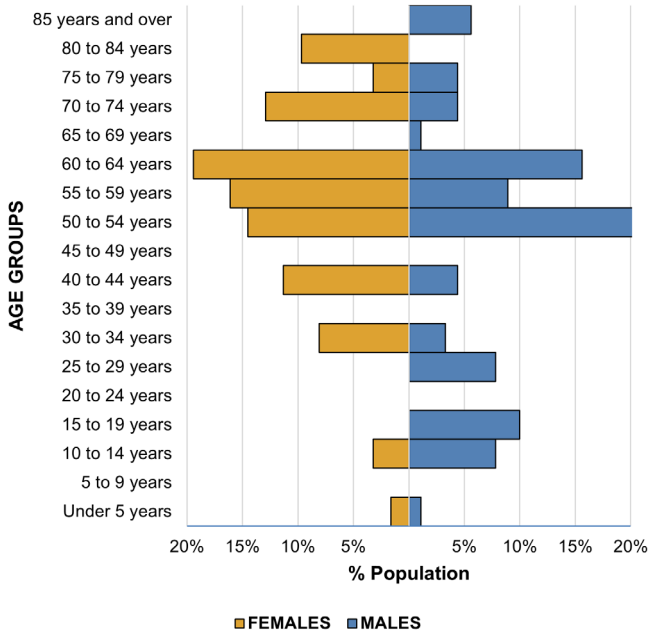

FAIRVIEW

8349 Decoursey Pike Fairview, KY 41015 | Phone: 859.360.3146 | <http://fairview.ky.gov>

The City of Fairview is located in southern Kenton County. Fairview is primarily along state Route 177, which is where most of the development is as well. The City originally emerged due to the adjacent railroad. Fairview was incorporated by the state assembly in 1957 to avoid annexation by Covington.

Population

	2010	2020	% Change
Total Population	143	144	0.70%
Average Household Size	2.38	2.44	2.52%

Population Trend

Population Pyramid (2021)

Housing

	2010	2020	% Change
Total Housing Units	67	66	-1.49%
Vacant Units	7	7	0%
Occupied Units	60	59	-1.67%

Housing Units (2021)

Cincinnati MSA

	2010	2020	% Change
Total Population	2,130,151	2,256,884	5.95%

Kentucky

	2010	2020	% Change
Total Population	4,339,367	4,505,836	3.84%

Land Area (2021)

Total (acres)	469.02
Persons Per Acre	0.31