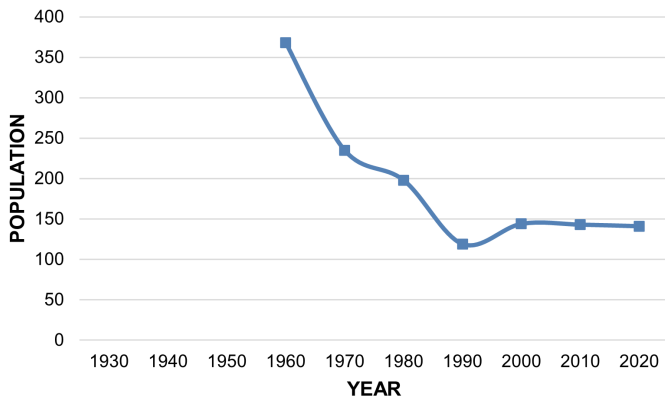

FAIRVIEW

8349 Decoursey Pike Fairview, KY 41015 | Phone: 859.360.3146 | <http://fairview.ky.gov>

The City of Fairview is located in southern Kenton County. Fairview is primarily along state Route 177, which is where most of the development is as well. The City originally emerged due to the adjacent railroad. Fairview was incorporated by the state assembly in 1957 to avoid annexation by Covington.

Population

	2010	2020	% Change
Total Population	143	144	0.70%
Average Household Size	2.38	2.44	2.52%

Population Trend

Population Pyramid (2021)

Housing

	2010	2020	% Change
Total Housing Units	67	66	-1.49%
Vacant Units	7	7	0%
Occupied Units	60	59	-1.67%

Housing Units (2021)

Cincinnati MSA

	2010	2020	% Change
Total Population	2,130,151	2,256,884	5.95%

Kentucky

	2010	2020	% Change
Total Population	4,339,367	4,505,836	3.84%

Land Area (2021)

Total (acres)	469.02
Persons Per Acre	0.31