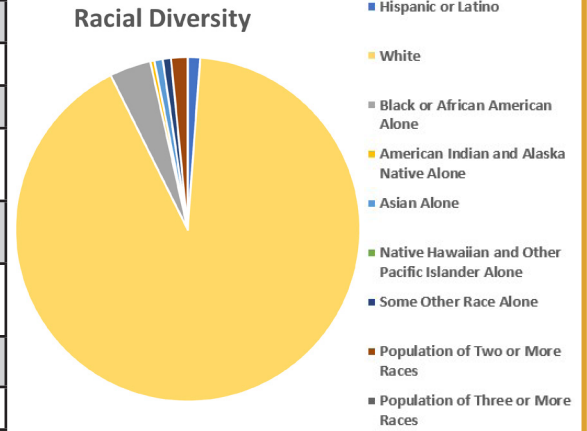

FAIRVIEW

8349 Decoursey Pike Fairview, KY 41015 | Phone: 859.360.3146 | <http://fairview.ky.gov>

Diversity

	Population	Percent of Population
Total Population	258	100.00%
Hispanic or Latino	3	1.16%
White	236	91.47%
Black or African American Alone	10	3.88%
American Indian and Alaska Native Alone	1	0.39%
Asian Alone	2	0.78%
Native Hawaiian and Other Pacific Islander Alone	0	0.00%
Some Other Race Alone	2	0.78%
Population of Two or More Races	4	1.55%
Population of Three or More Races	0	0.00%

Land Area (2021)

Total (acres) 469.02
Persons Per Acre 0.31

Sources:
U.S. Census Bureau | datacommons.org | <http://fairview.ky.gov>