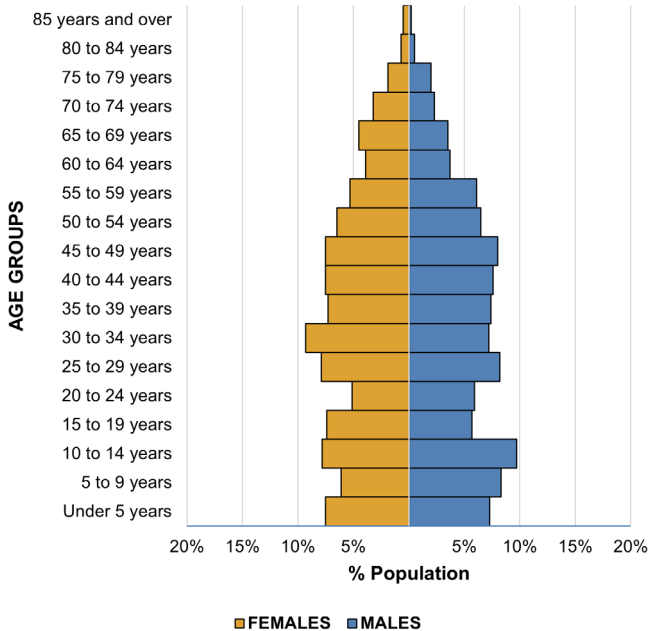

## Population

	2010	2020	% Change
<b>Total Population</b>	22,975	28,676	24.81%

<b>Average Household Size</b>	2.74	2.90	5.84%
-------------------------------	------	------	-------

### Population Trend

### Population Pyramid (2021)