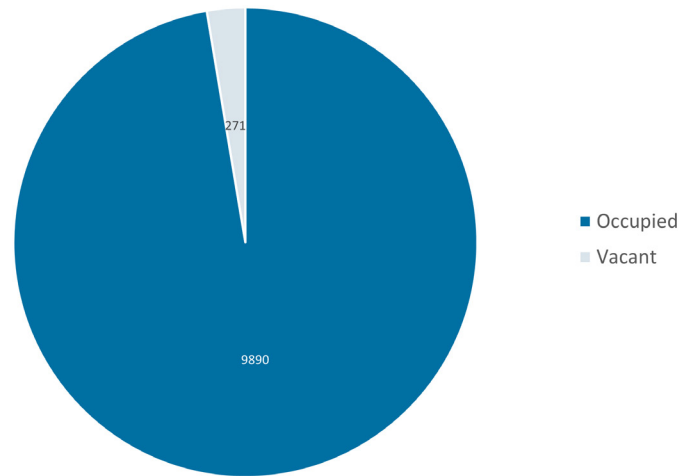

Housing Units (2021)

Cincinnati MSA

	2010	2020	% Change
Total Population	2,130,151	2,256,884	5.95%