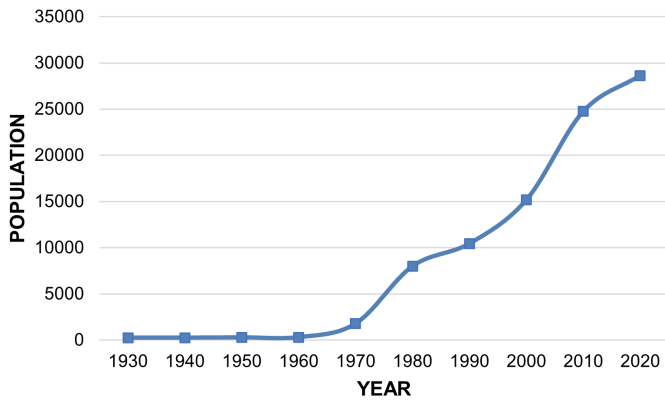

# INDEPENDENCE

5409 Madison Pike Independence, KY 41051 | Phone: 859.356.5302 | <http://www.cityofindependence.org/>

The City of Independence was originally named Crewitts Creek. "Independence" came from the Campbell County split leading to the creation of Kenton County. The City was incorporated in 1842, encompassing only the block around the Kenton County Courthouse. Today, Independence is one of the largest cities in the County.

## Population

	2010	2020	% Change
<b>Total Population</b>	22,975	28,676	24.81%

<b>Average Household Size</b>	2.74	2.90	5.84%
-------------------------------	------	------	-------

### Population Trend

## Kentucky

	2010	2020	% Change
<b>Total Population</b>	4,339,367	4,505,836	3.84%

Sources:  
U.S. Census Bureau | [datacommons.org](http://datacommons.org/) | <http://www.cityofindependence.org/>