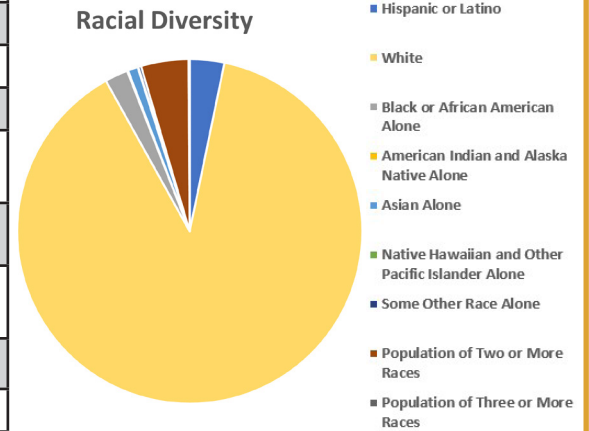

## Diversity

	Population	Percent of Population
<b>Total Population</b>	28,676	100.00%
<b>Hispanic or Latino</b>	928	3.24%
<b>White</b>	25,432	88.69%
<b>Black or African American Alone</b>	621	2.17%
<b>American Indian and Alaska Native Alone</b>	25	0.09%
<b>Asian Alone</b>	271	0.95%
<b>Native Hawaiian and Other Pacific Islander Alone</b>	18	0.06%
<b>Some Other Race Alone</b>	74	0.26%
<b>Population of Two or More Races</b>	1,276	4.45%
<b>Population of Three or More Races</b>	30	0.10%