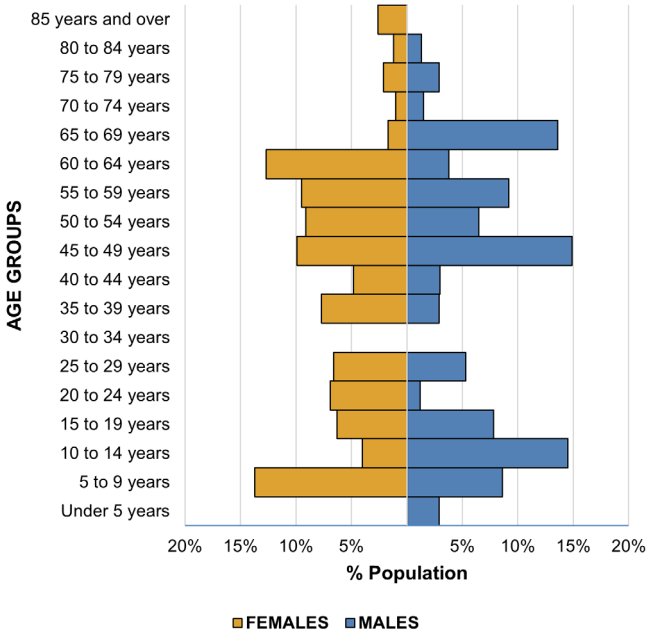

Population

	2010	2020	% Change
Total Population	2,691	2,841	5.57%

Average Household Size	2.28	2.23	-2.19%
-------------------------------	------	------	--------

Population Trend

Population Pyramid (2021)

Housing

	Population	Percent of Population
Total Population	2,841	100.00%
Hispanic or Latino	76	2.68%
White	2,525	88.88%
Black or African American Alone	113	3.98%
American Indian and Alaska Native Alone	5	0.18%
Asian Alone	17	0.60%
Native Hawaiian and Other Pacific Islander Alone	7	0.25%
Some Other Race Alone	6	0.21%
Population of Two or More Races	85	2.99%
Population of Three or More Races	7	0.25%