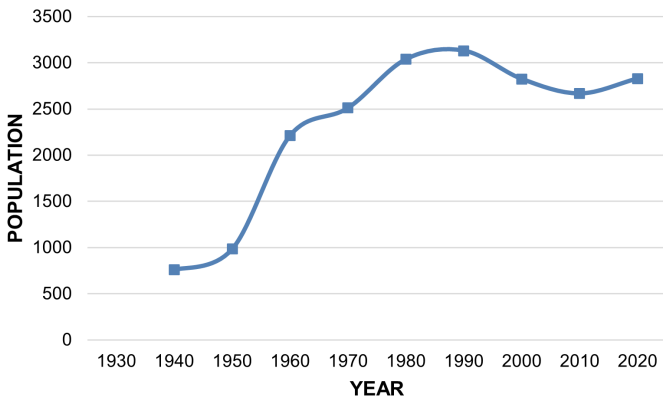

LAKE SIDE PARK

9 Buttermilk Pike Lakeside Park, KY 41017 | Phone: 859.341.6670 | <http://www.cityoflakesidepark.com/>

Lakeside Park was established as the Town of Lakeside Park in 1930. While Lakeside Park is mostly residential, there are four businesses, five churches, and a federal post office. Today, Lakeside Park includes about 530 acres and 14 subdivisions for residents.

Population

	2010	2020	% Change
Total Population	2,691	2,841	5.57%

Average Household Size	2.28	2.23	-2.19%
-------------------------------	------	------	--------

Population Trend

Population Pyramid (2021)

Housing