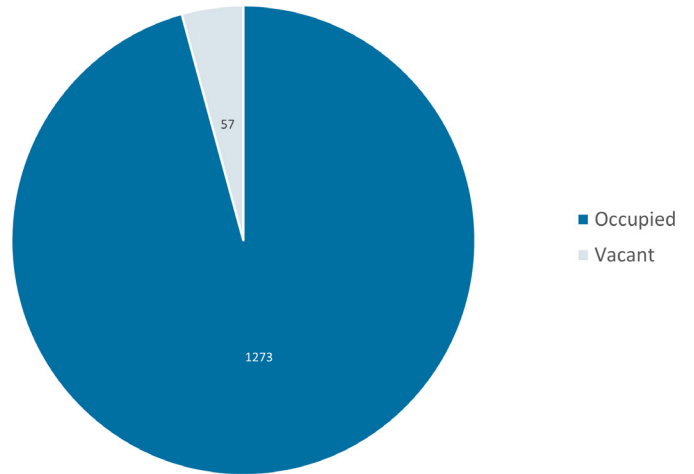

Housing Units (2021)

Cincinnati MSA

	2010	2020	% Change
Total Population	2,130,151	2,256,884	5.95%