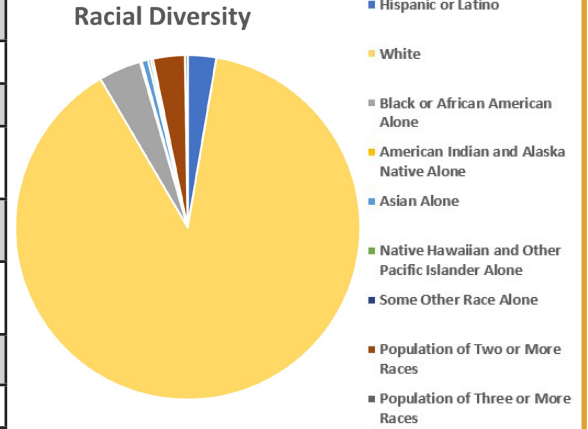

	Population	Percent of Population
Total Population	2,841	100.00%
Hispanic or Latino	76	2.68%
White	2,525	88.88%
Black or African American Alone	113	3.98%
American Indian and Alaska Native Alone	5	0.18%
Asian Alone	17	0.60%
Native Hawaiian and Other Pacific Islander Alone	7	0.25%
Some Other Race Alone	6	0.21%
Population of Two or More Races	85	2.99%
Population of Three or More Races	7	0.25%