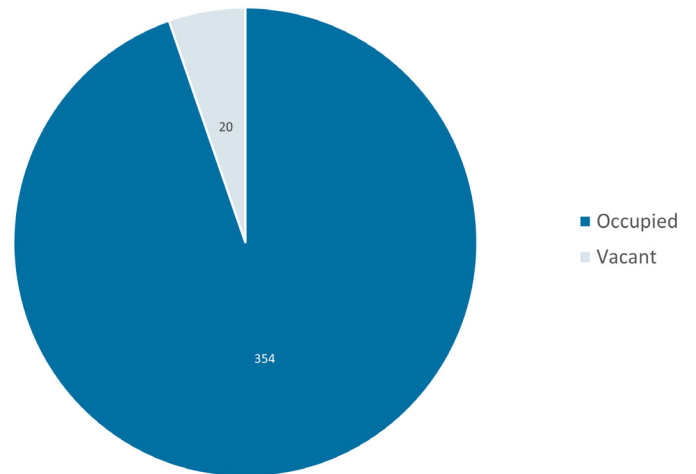

Population

	2010	2020	% Change
Total Population	1,046	922	-11.54%
Average Household Size	2.91	2.60	-10.65%

Population Trend

Population Pyramid (2021)

Housing

	2010	2020	% Change
Total Housing Units	382	374	-2.10%
Vacant Units	22	20	-9.10%
Occupied Units	360	354	-1.67%

Housing Units (2021)

Cincinnati MSA

	2010	2020	% Change
Total Population	2,130,151	2,256,884	5.95%

Kentucky

	2010	2020	% Change
Total Population	4,339,367	4,505,836	3.84%

Land Area (2021)

Total (acres)	3,400.64
Persons Per Acre	0.27