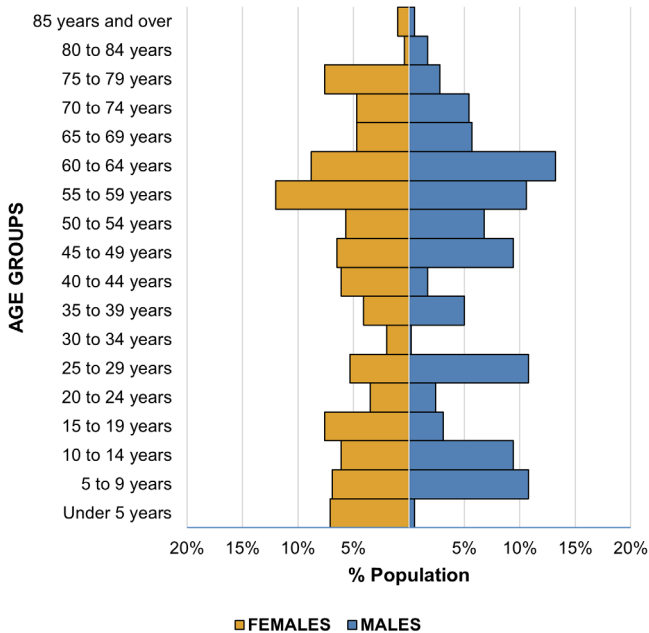

RYLAND HEIGHTS

9985 Decoursey Pike, Ryland Heights, KY 41015 | Phone: 859.363.7707 | <https://www.cityofrylandheights.org/>

The City of Ryland Heights was incorporated in 1972, which is decades later than most of the cities in Kenton County. The population in the area is very spread out among the land that encompasses Ryland Heights as it is mostly rural.

Population

	2010	2020	% Change
Total Population	1,046	922	-11.54%
Average Household Size	2.91	2.60	-10.65%

Population Trend

Population Pyramid (2021)

Housing

	2010	2020	% Change
Total Housing Units	382	374	-2.10%
Vacant Units	22	20	-9.10%
Occupied Units	360	354	-1.67%

	Population	Percent of Population
Total Population	922	100.00%
Hispanic or Latino	17	1.84%
White	861	93.38%
Black or African American Alone	0	0.00%
American Indian and Alaska Native Alone	2	0.22%
Asian Alone	2	0.22%
Native Hawaiian and Other Pacific Islander Alone	1	0.11%
Some Other Race Alone	0	0.00%
Population of Two or More Races	39	4.23%
Population of Three or More Races	0	0.00%