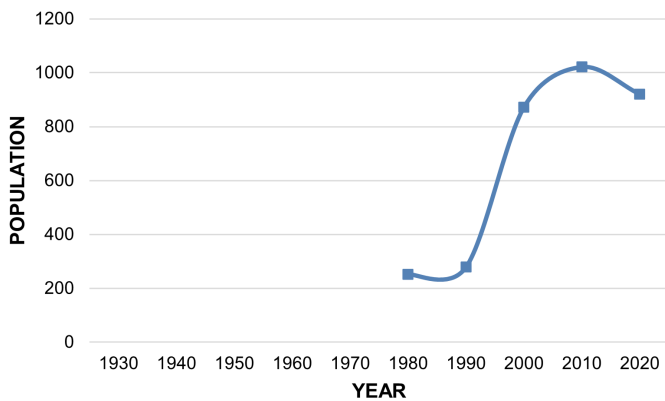

RYLAND HEIGHTS

9985 Decoursey Pike, Ryland Heights, KY 41015 | Phone: 859.363.7707 | <https://www.cityofrylandheights.org/>

The City of Ryland Heights was incorporated in 1972, which is decades later than most of the cities in Kenton County. The population in the area is very spread out among the land that encompasses Ryland Heights as it is mostly rural.

Population

	2010	2020	% Change
Total Population	1,046	922	-11.54%
Average Household Size	2.91	2.60	-10.65%

Population Trend

Population Pyramid (2021)

Housing

	2010	2020	% Change
Total Housing Units	382	374	-2.10%
Vacant Units	22	20	-9.10%
Occupied Units	360	354	-1.67%

Housing Units (2021)

Cincinnati MSA

	2010	2020	% Change
Total Population	2,130,151	2,256,884	5.95%

Kentucky

	2010	2020	% Change
Total Population	4,339,367	4,505,836	3.84%

Land Area (2021)

Total (acres)	3,400.64
Persons Per Acre	0.27