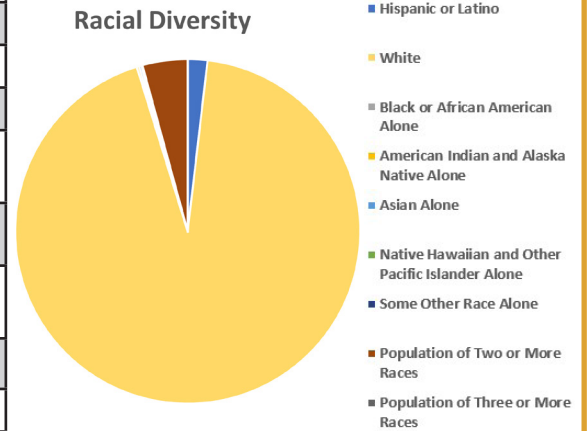

	Population	Percent of Population
Total Population	922	100.00%
Hispanic or Latino	17	1.84%
White	861	93.38%
Black or African American Alone	0	0.00%
American Indian and Alaska Native Alone	2	0.22%
Asian Alone	2	0.22%
Native Hawaiian and Other Pacific Islander Alone	1	0.11%
Some Other Race Alone	0	0.00%
Population of Two or More Races	39	4.23%
Population of Three or More Races	0	0.00%