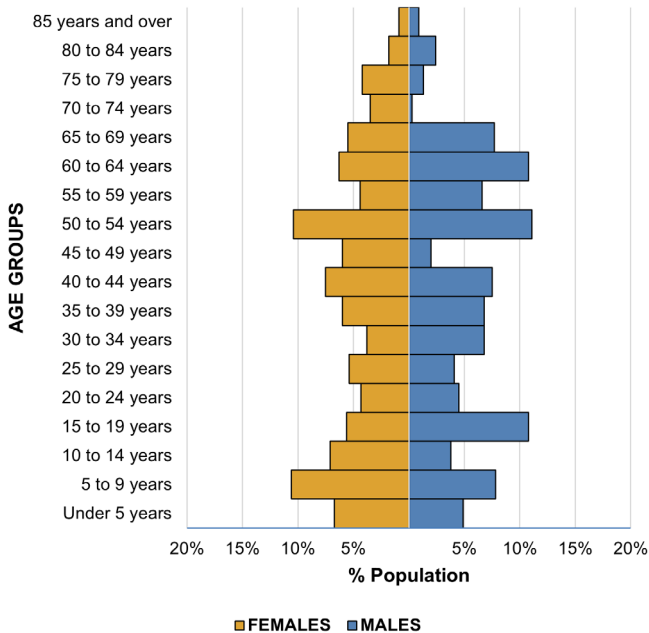

Population Pyramid (2021)

Housing

	2010	2020	% Change
Total Housing Units	2,759	2,925	6.02%
Vacant Units	134	123	-8.21%
Occupied Units	2,625	2,802	6.74%