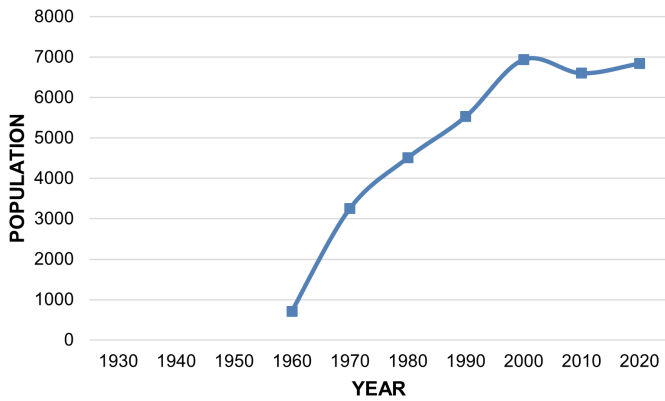

# TAYLOR MILL

5225 Taylor Mill Road Taylor Mill, KY 41015 | Phone: 859.518.3234 | <http://www.taylormillky.gov/>

The City of Taylor Mill was named for a local mill that operated in the early 19th century by James Taylor Jr., who was the founder of Newport, Kentucky. Taylor Mill became an incorporated city in 1956. Today, Taylor Mill is home to nearly 7,000 residents and includes a mix of businesses.

## Population

	2010	2020	% Change
<b>Total Population</b>	6,662	6,873	3.17%
<b>Average Household Size</b>	2.54	2.45	-3.54%

## Population Trend

## Kentucky

	2010	2020	% Change
<b>Total Population</b>	4,339,367	4,505,836	3.84%