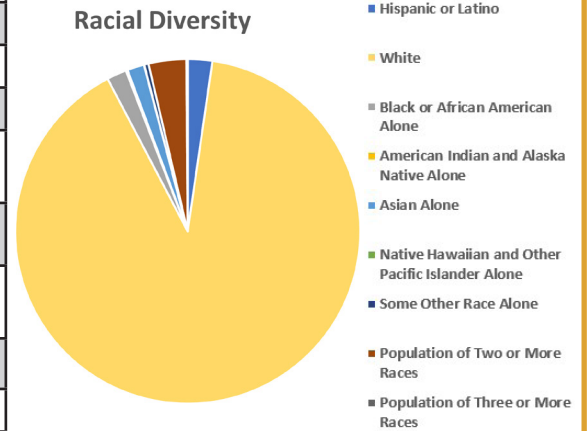

## Diversity

	Population	Percent of Population
<b>Total Population</b>	6,783	100.00%
<b>Hispanic or Latino</b>	158	2.30%
<b>White</b>	6,187	90.02%
<b>Black or African American Alone</b>	127	1.85%
<b>American Indian and Alaska Native Alone</b>	11	0.16%
<b>Asian Alone</b>	109	1.59%
<b>Native Hawaiian and Other Pacific Islander Alone</b>	2	0.03%
<b>Some Other Race Alone</b>	28	0.41%
<b>Population of Two or More Races</b>	243	3.54%
<b>Population of Three or More Races</b>	8	0.12%