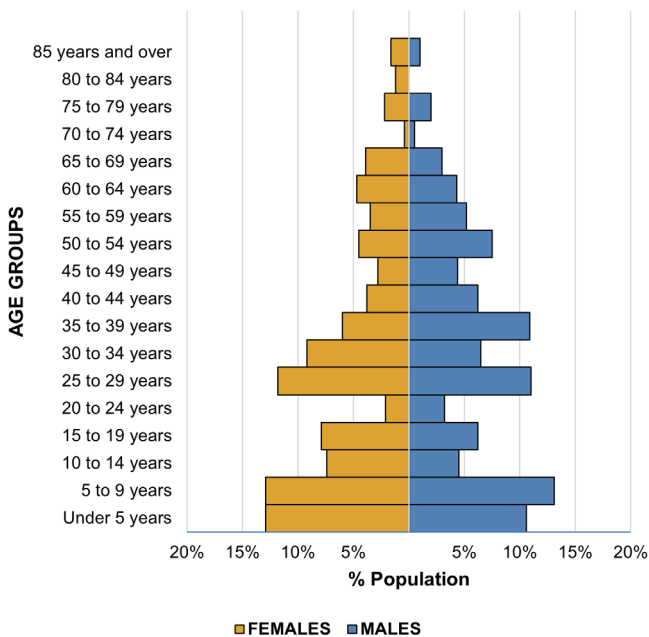

WALTON

40 North Main Street, Walton, KY 41094 | Phone: 859.485.4383 | <https://cityofwalton.org/>

The City of Walton was incorporated in 1854. Walton stretches across both Kenton and Boone Counties. The data below is for all of Walton. The part of Walton located in Kenton County can be found in the southwestern part of the County. Walton consists of a mix of residential, agricultural, and industrial uses.

Population

	2010	2020	% Change
Total Population	3,467	5,460	57.48%
Average Household Size	2.68	2.89	7.83%

Population Trend

Population Pyramid (2021)

Housing

	2010	2020	% Change
Total Housing Units	1,446	1,977	36.72%
Vacant Units	155	92	-40.65%
Occupied Units	1,291	1,885	46.01%

Housing Units (2021)

Cincinnati MSA

	2010	2020	% Change
Total Population	2,130,151	2,256,884	5.95%

Kentucky

	2010	2020	% Change
Total Population	4,339,367	4,505,836	3.84%

Land Area (2021)

Total (acres)	3,046.40
Persons Per Acre	1.79