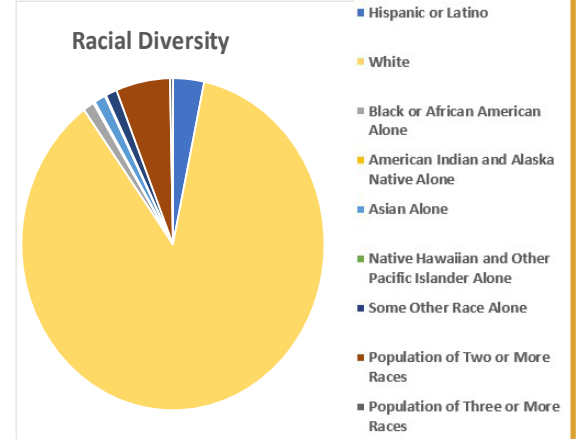

WALTON

40 North Main Street, Walton, KY 41094 | Phone: 859.485.4383 | <https://cityofwalton.org/>

Diversity

	Population	Percent of Population
Total Population	5,460	100.00%
Hispanic or Latino	181	3.32%
White	4,734	86.70%
Black or African American Alone	64	1.17%
American Indian and Alaska Native Alone	10	0.18%
Asian Alone	66	1.21%
Native Hawaiian and Other Pacific Islander Alone	7	0.13%
Some Other Race Alone	66	1.21%
Population of Two or More Races	315	5.77%
Population of Three or More Races	17	0.31%

Land Area (2021)

Total (acres) 3,046.40
Persons Per Acre 1.79

Sources:
U.S. Census Bureau | datacommons.org | <https://cityofwalton.org/>