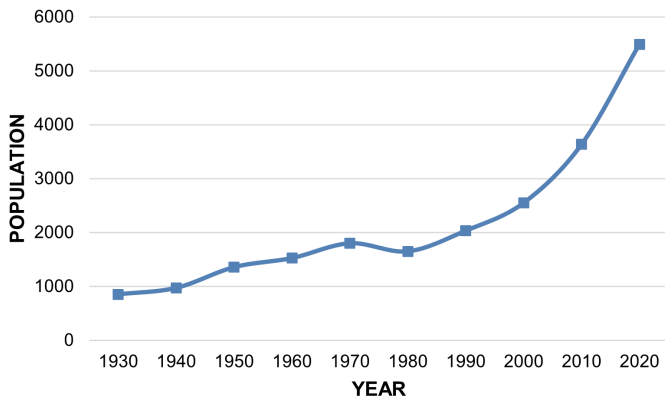

WALTON

40 North Main Street, Walton, KY 41094 | Phone: 859.485.4383 | <https://cityofwalton.org/>

The City of Walton was incorporated in 1854. Walton stretches across both Kenton and Boone Counties. The data below is for all of Walton. The part of Walton located in Kenton County can be found in the southwestern part of the County. Walton consists of a mix of residential, agricultural, and industrial uses.

Population

	2010	2020	% Change
Total Population	3,467	5,460	57.48%
Average Household Size	2.68	2.89	7.83%

Population Trend

Population Pyramid (2021)

Housing

	2010	2020	% Change
Total Housing Units	1,446	1,977	36.72%
Vacant Units	155	92	-40.65%
Occupied Units	1,291	1,885	46.01%

Housing Units (2021)

Cincinnati MSA

	2010	2020	% Change
Total Population	2,130,151	2,256,884	5.95%

Kentucky

	2010	2020	% Change
Total Population	4,339,367	4,505,836	3.84%

Land Area (2021)

Total (acres)	3,046.40
Persons Per Acre	1.79