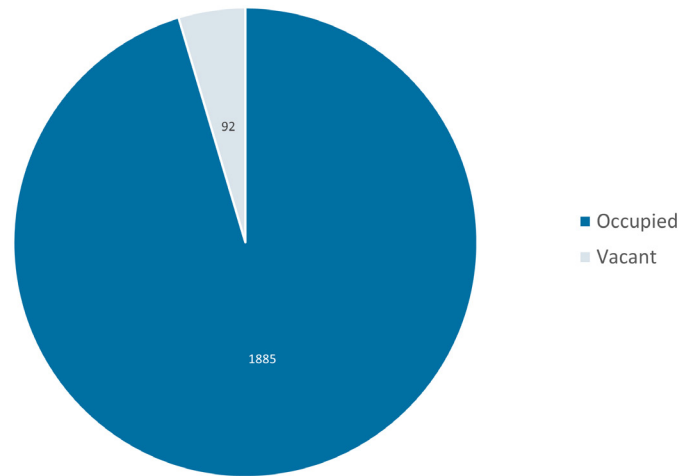

Population

	2010	2020	% Change
Total Population	3,467	5,460	57.48%
Average Household Size	2.68	2.89	7.83%

Population Trend

Population Pyramid (2021)

Housing

	2010	2020	% Change
Total Housing Units	1,446	1,977	36.72%
Vacant Units	155	92	-40.65%
Occupied Units	1,291	1,885	46.01%

Housing Units (2021)

Cincinnati MSA

	2010	2020	% Change
Total Population	2,130,151	2,256,884	5.95%

Kentucky

	2010	2020	% Change
Total Population	4,339,367	4,505,836	3.84%

Land Area (2021)

Total (acres)	3,046.40
Persons Per Acre	1.79